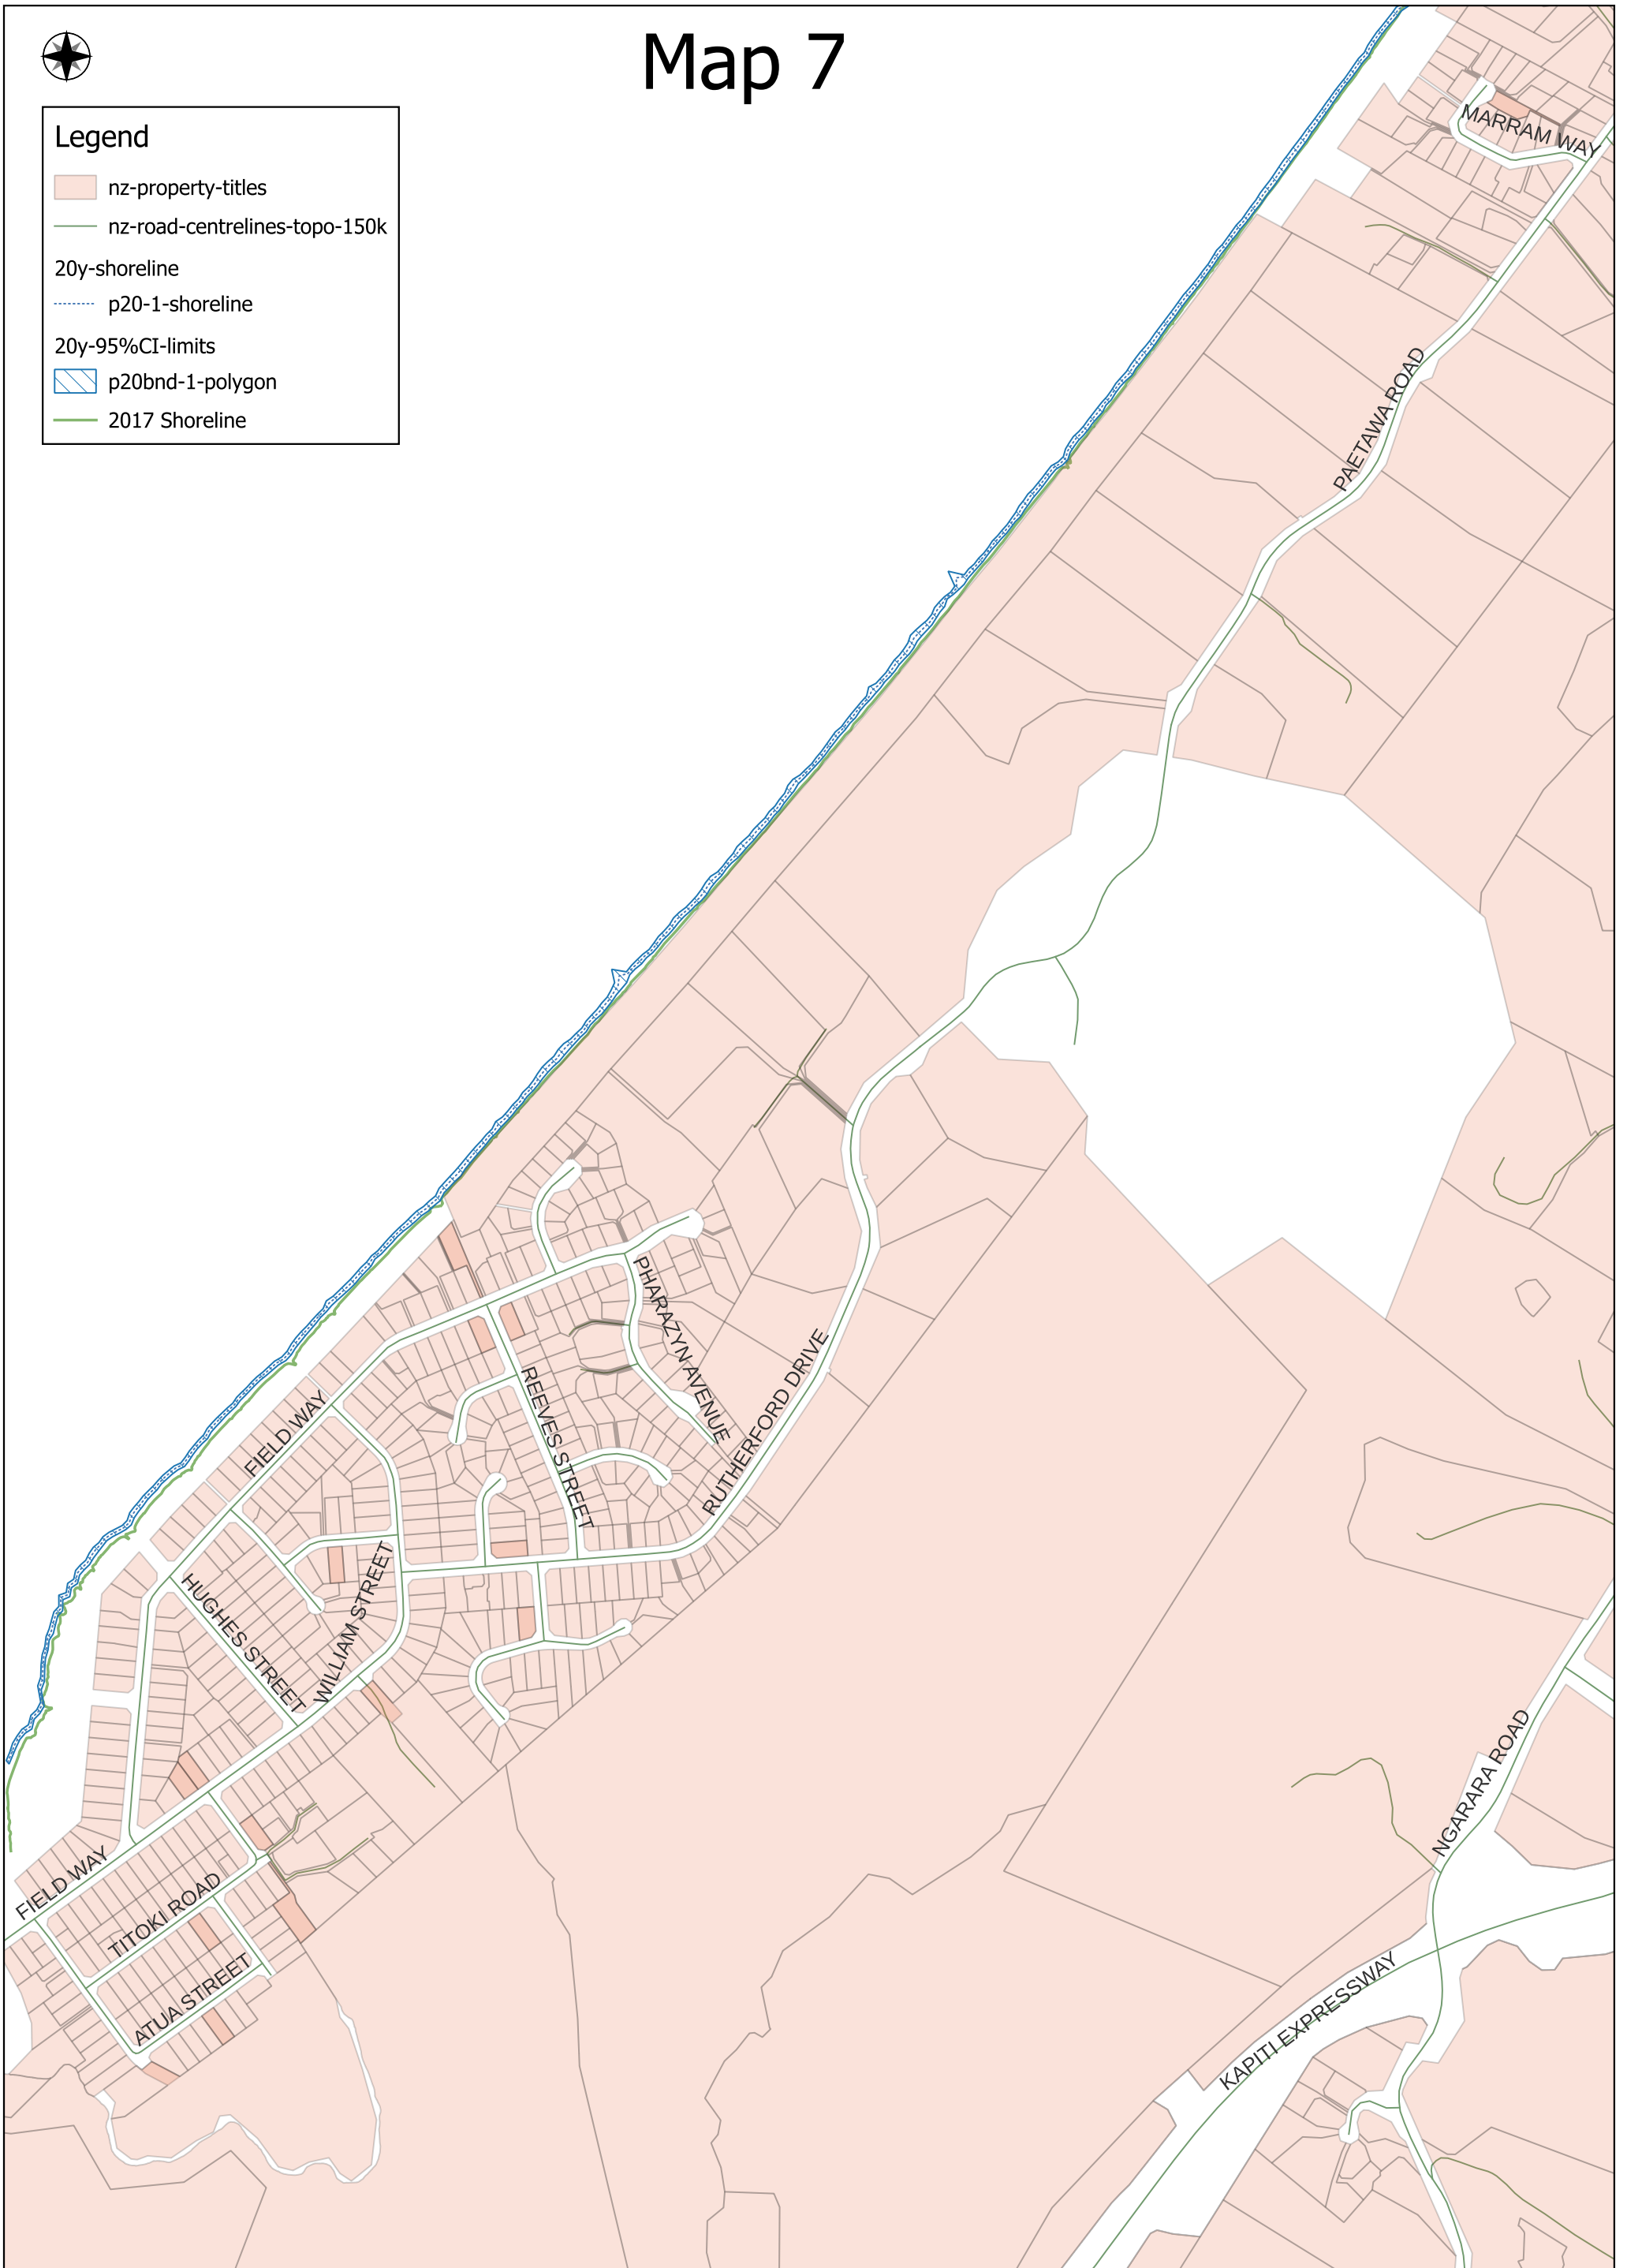

Map 7

Legend

- nz-property-titles
- nz-road-centrelines-topo-150k
- 20y-shoreline
- p20-1-shoreline
- 20y-95%CI-limits
- p20bnd-1-polygon
- 2017 Shoreline