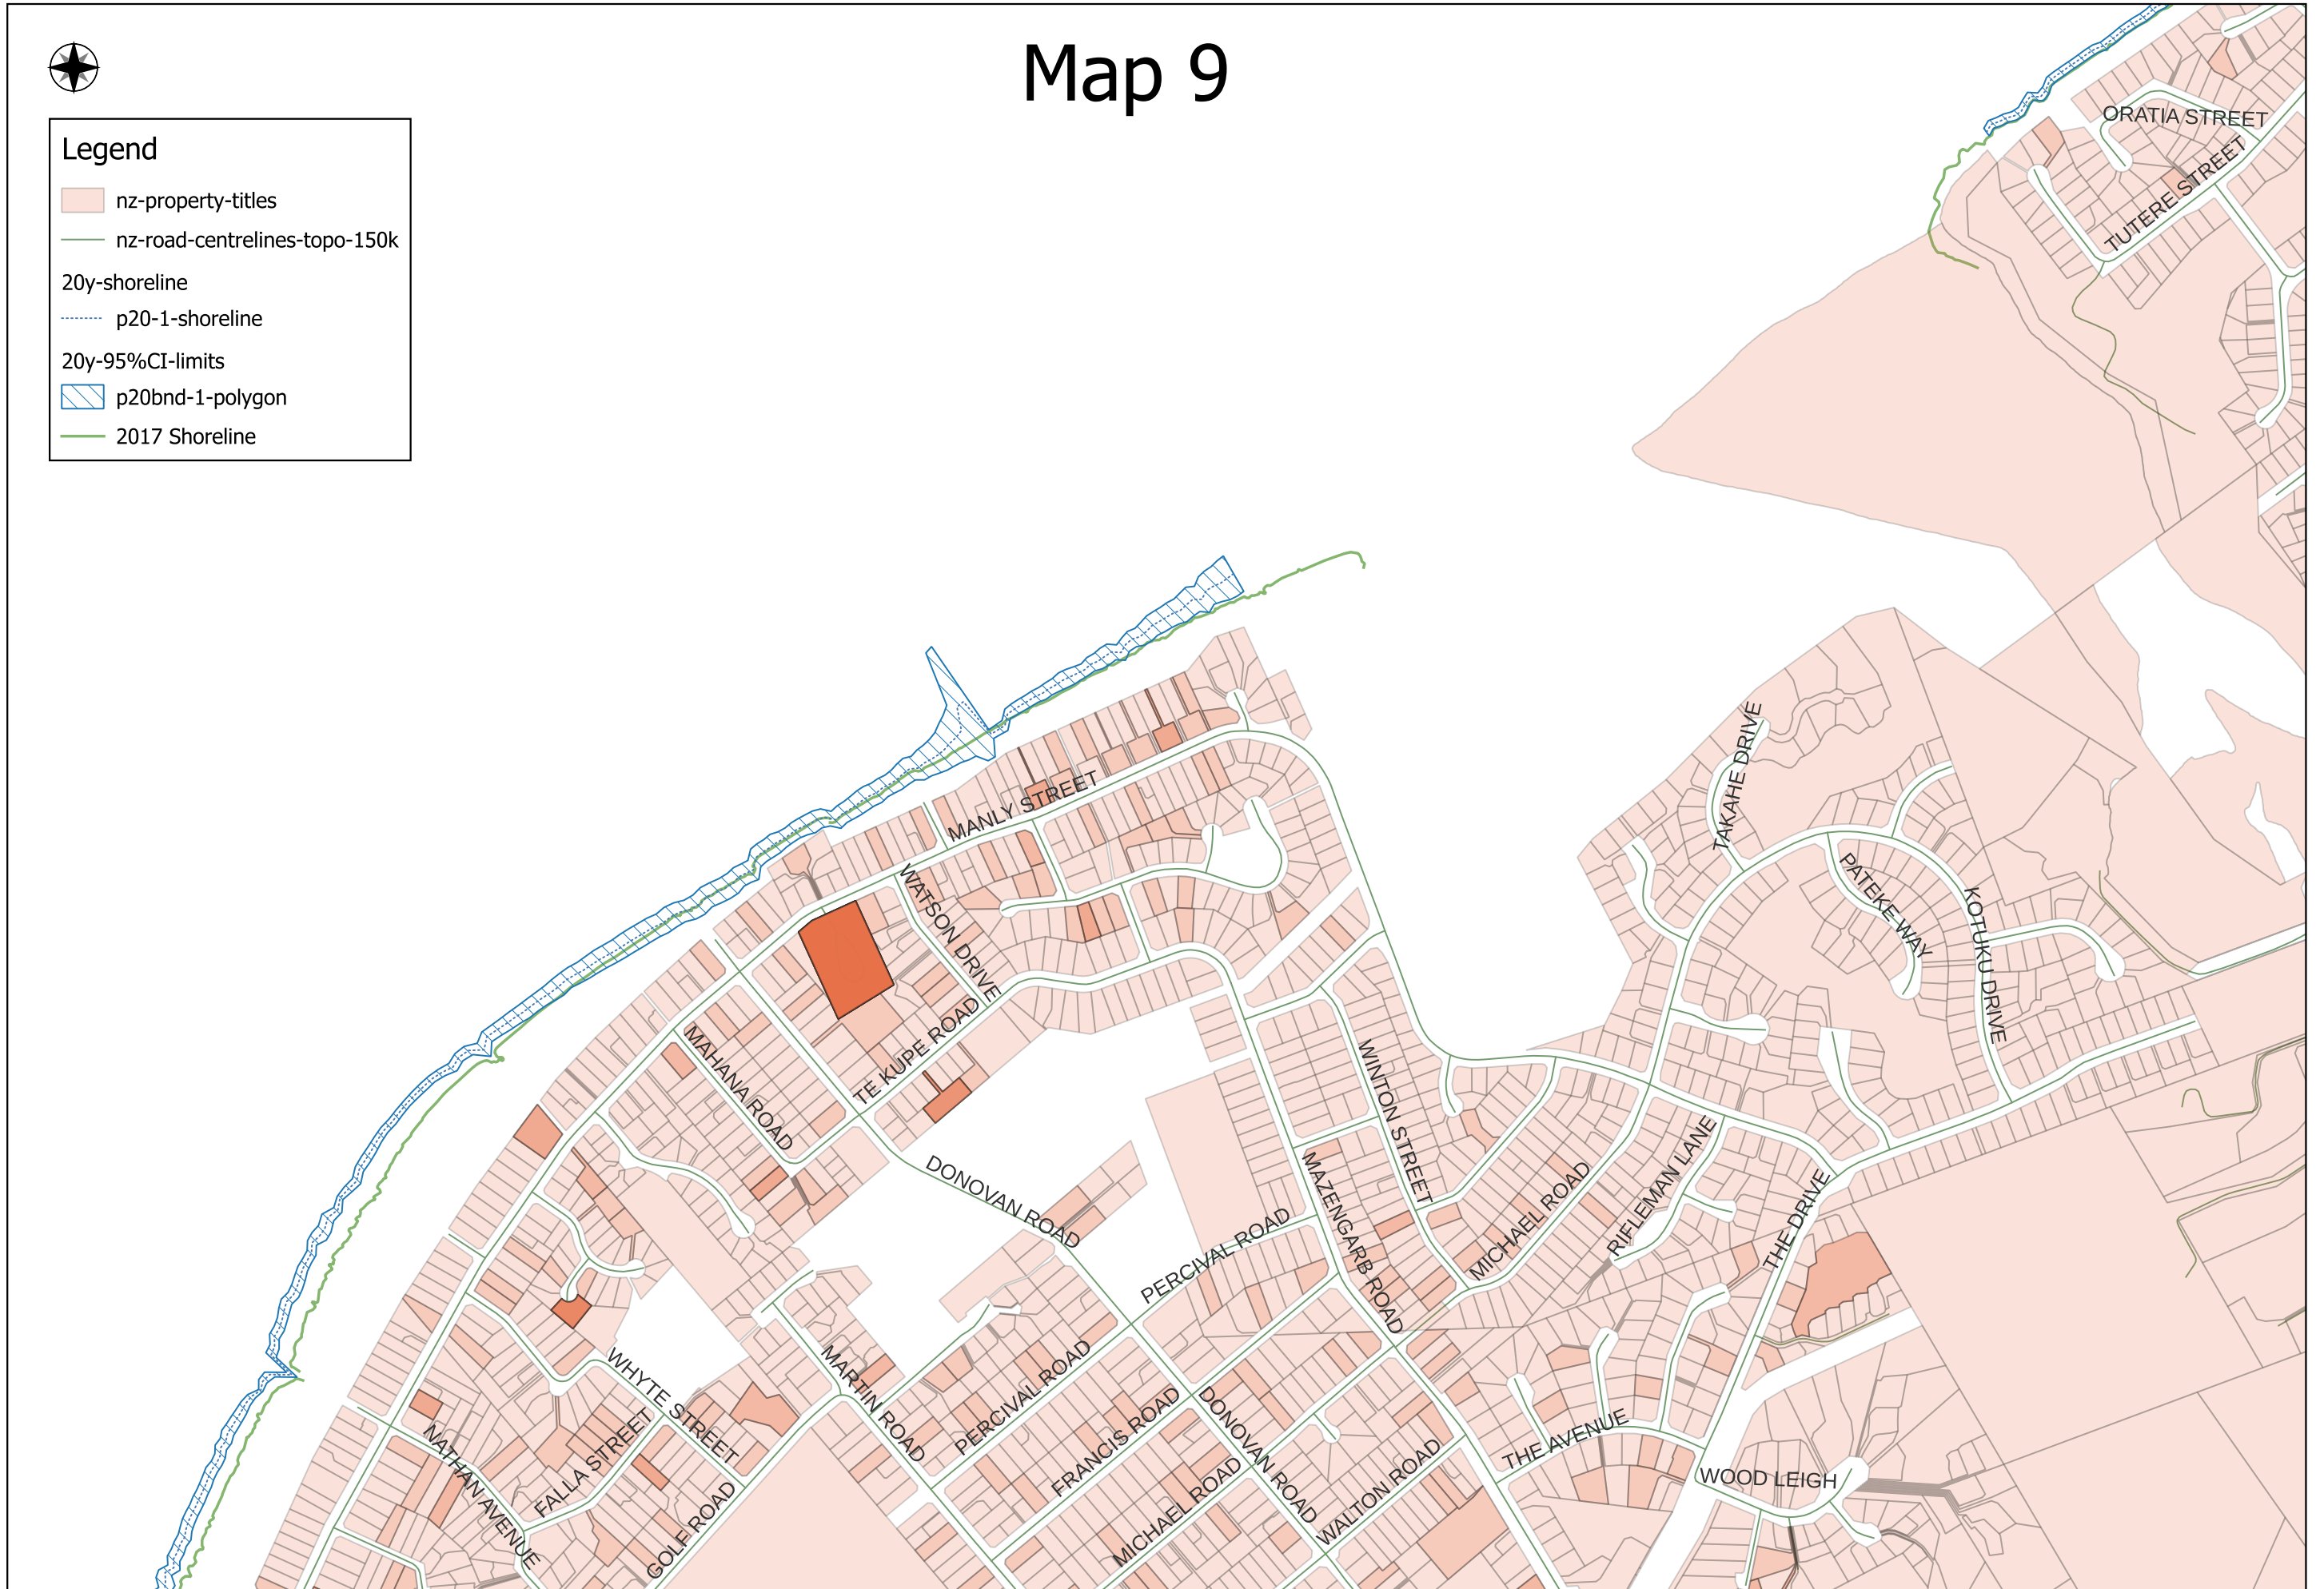

Map 9

Legend

- nz-property-titles
- nz-road-centrelines-topo-150k
- 20y-shoreline
  - p20-1-shoreline
- 20y-95%CI-limits
  - p20bnd-1-polygon
- 2017 Shoreline