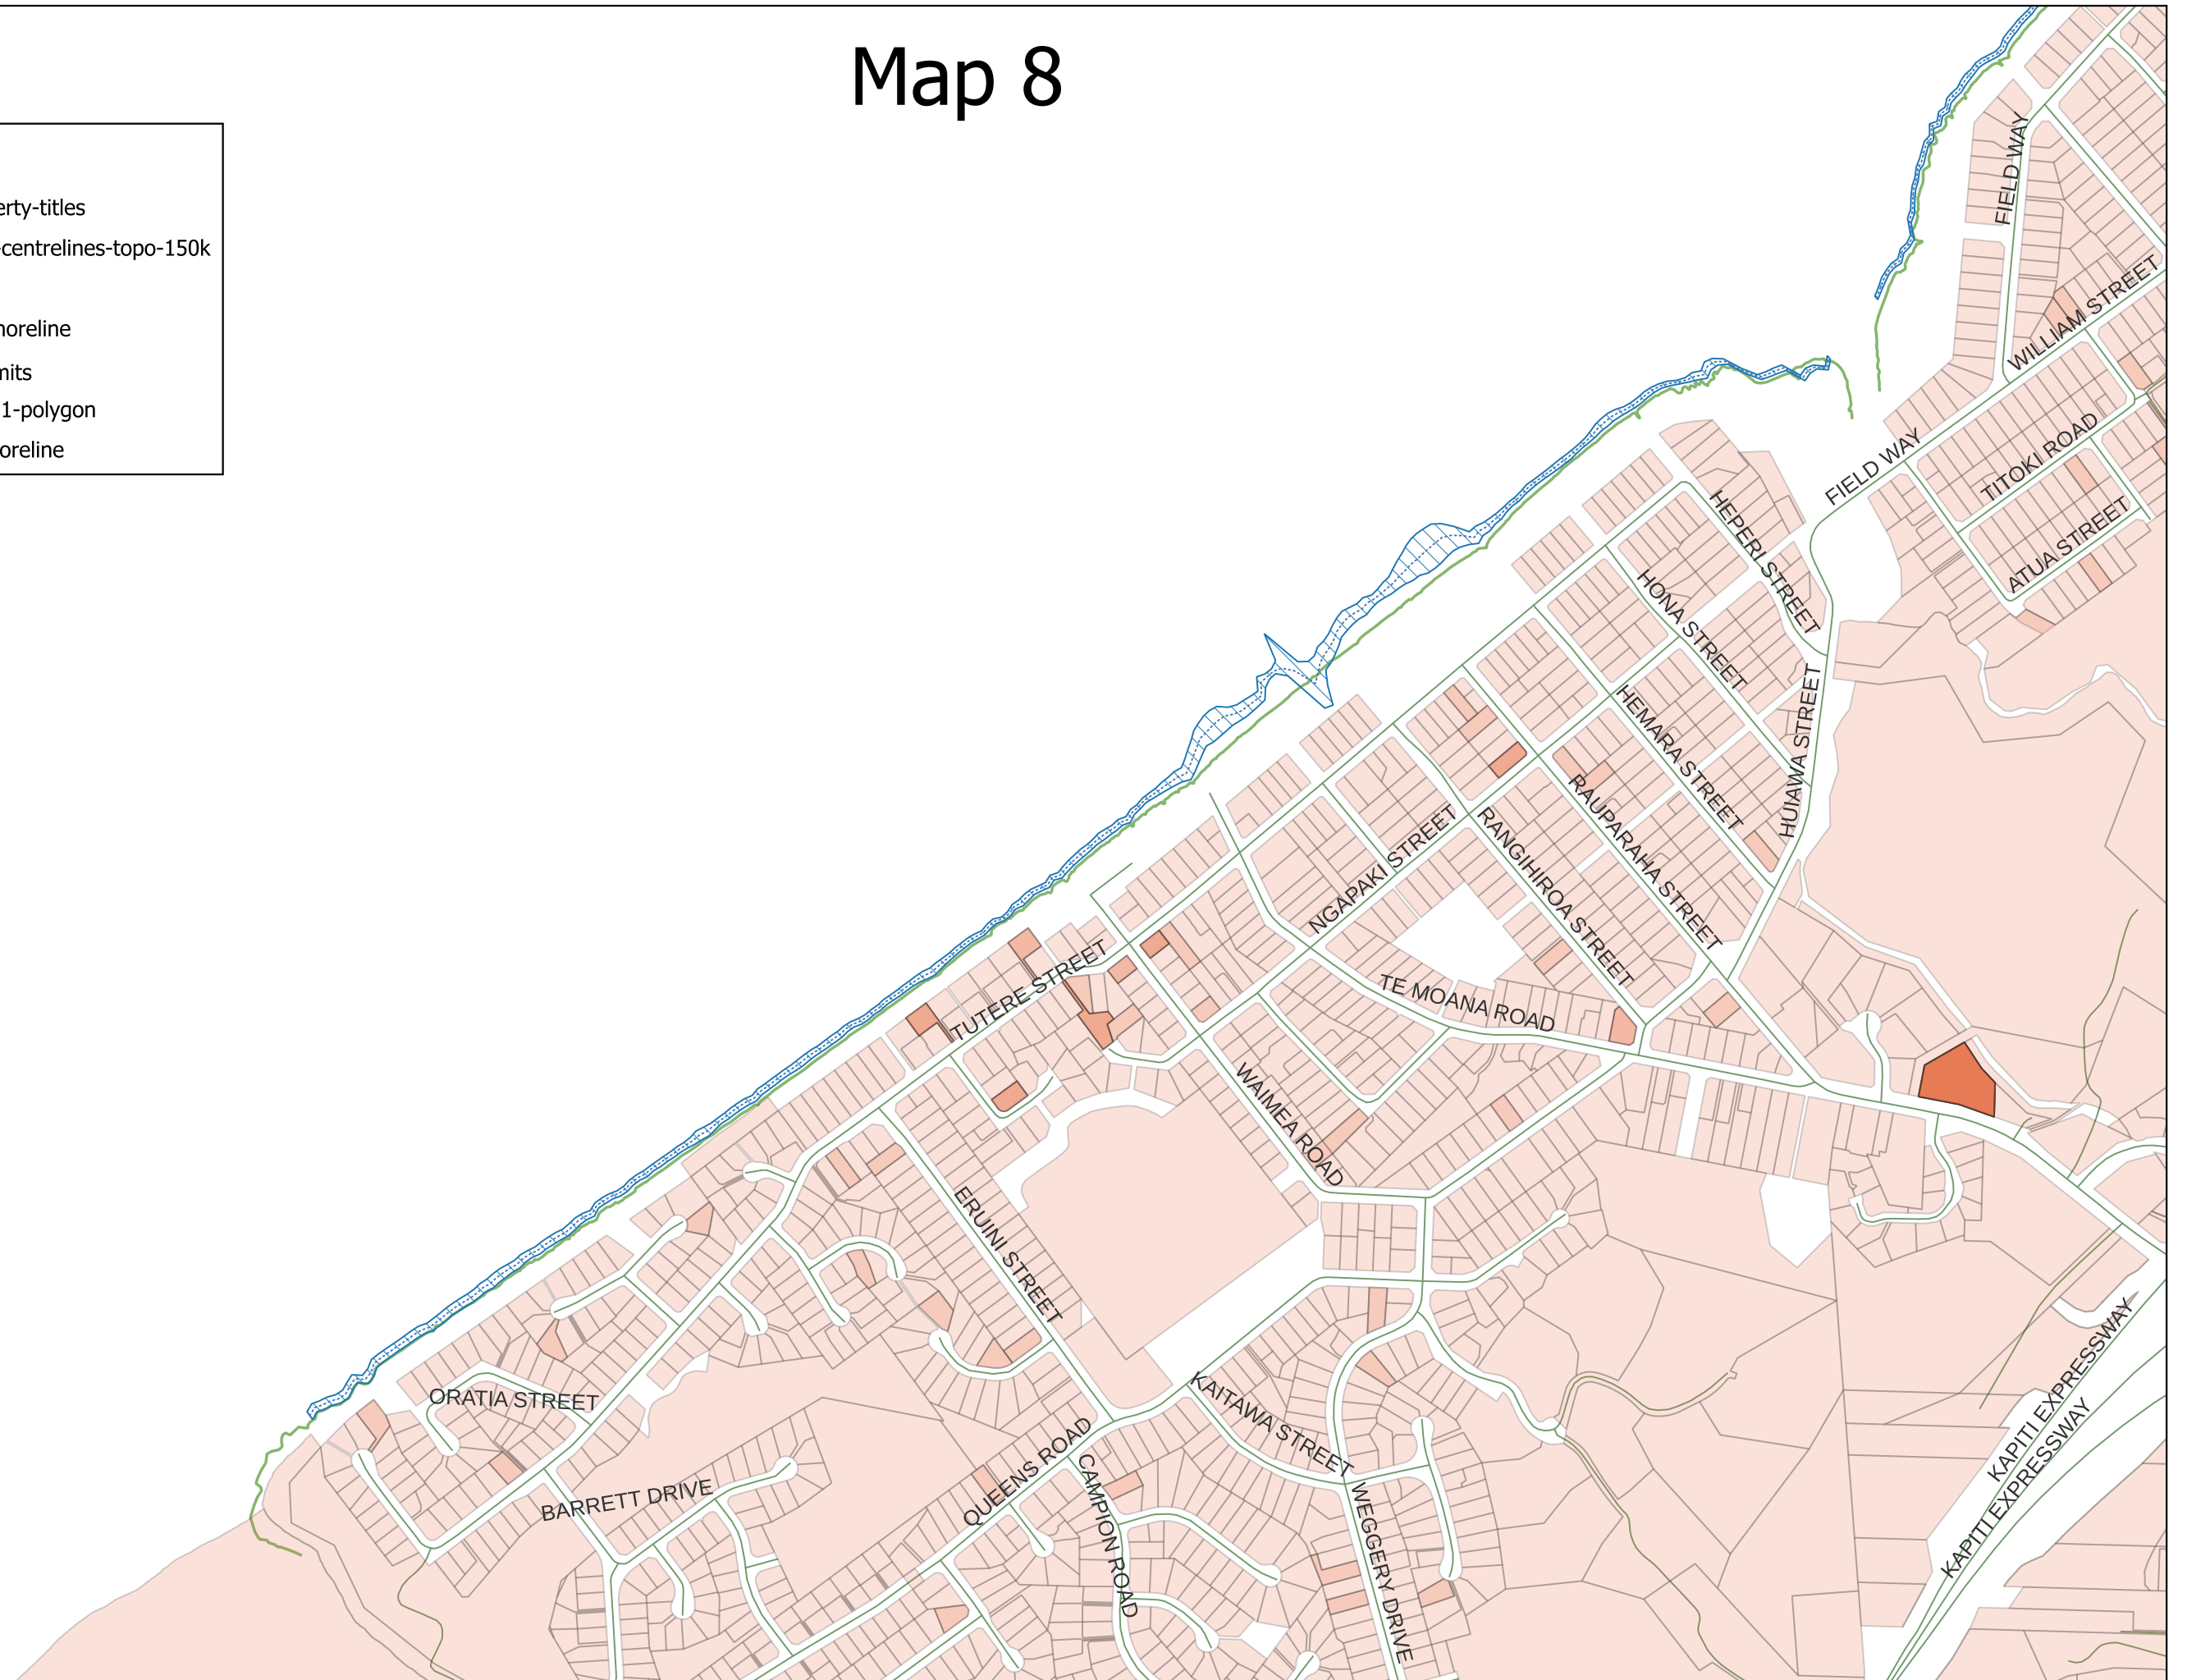

Map 8

Legend

- nz-property-titles
- nz-road-centrelines-topo-150k
- 20y-shoreline
- p20-1-shoreline
- 20y-95%CI-limits
- p20bnd-1-polygon
- 2017 Shoreline