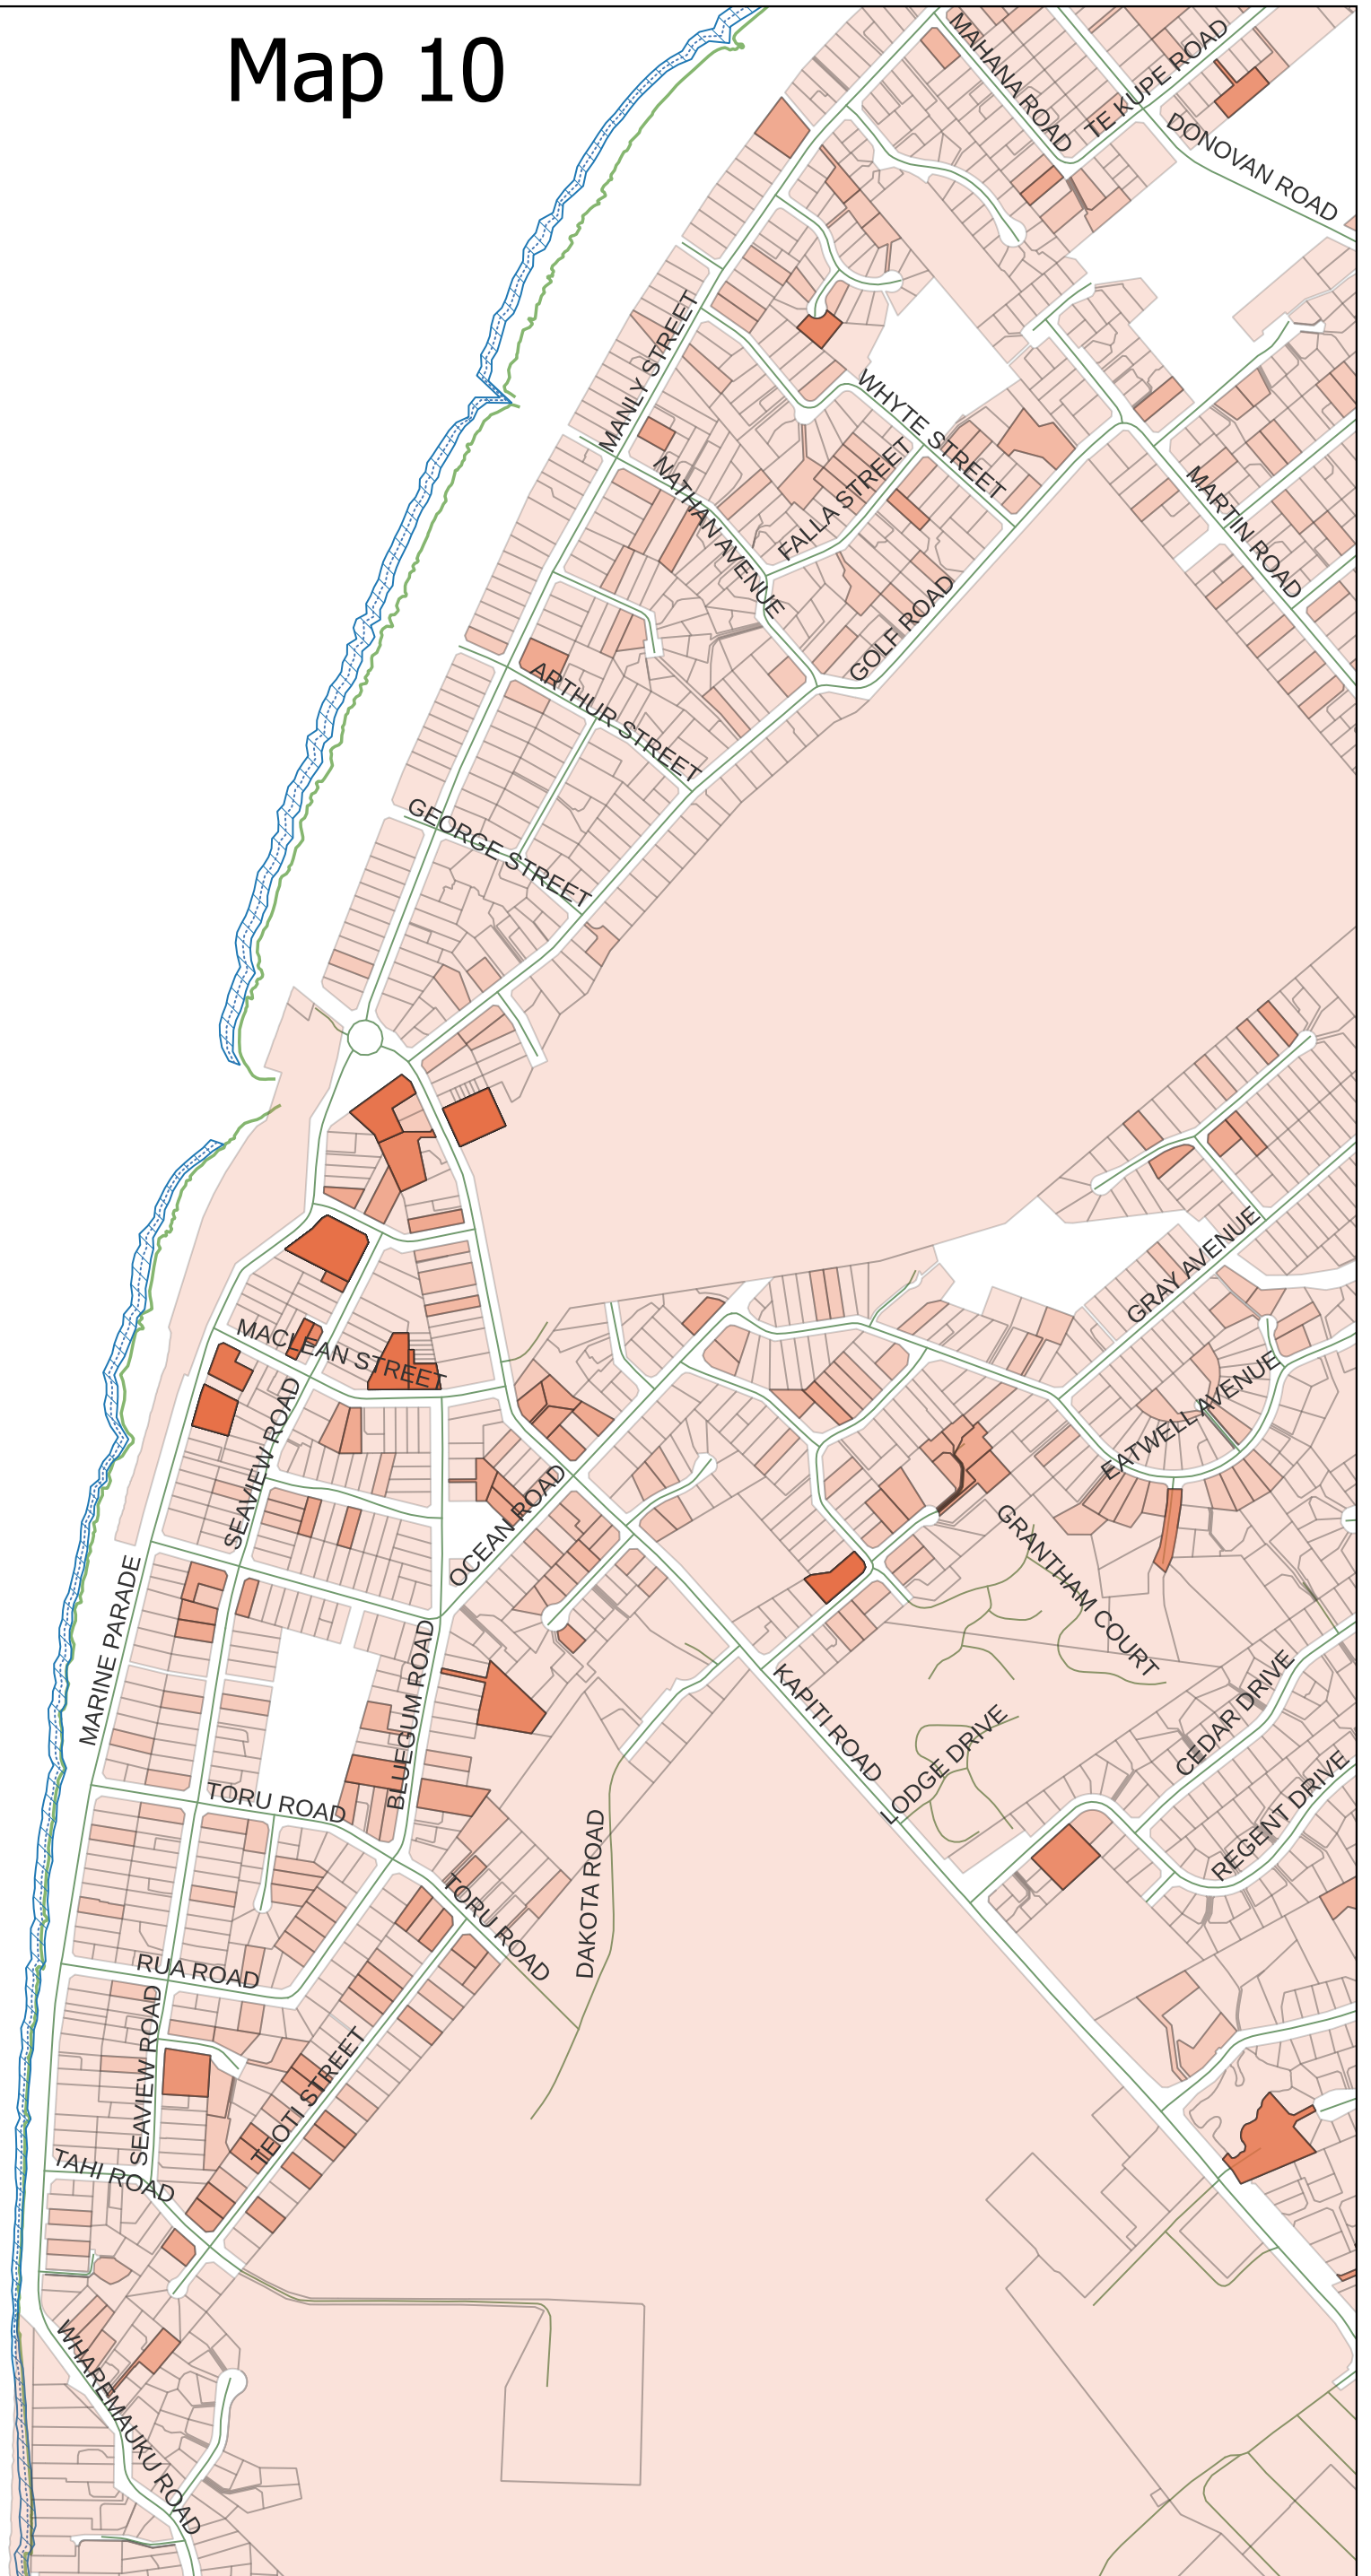

Map 10

Legend

- nz-property-titles
- nz-road-centrelines-topo-150k
- 20y-shoreline
- p20-1-shoreline
- 20y-95%CI-limits
- p20bnd-1-polygon
- 2017 Shoreline