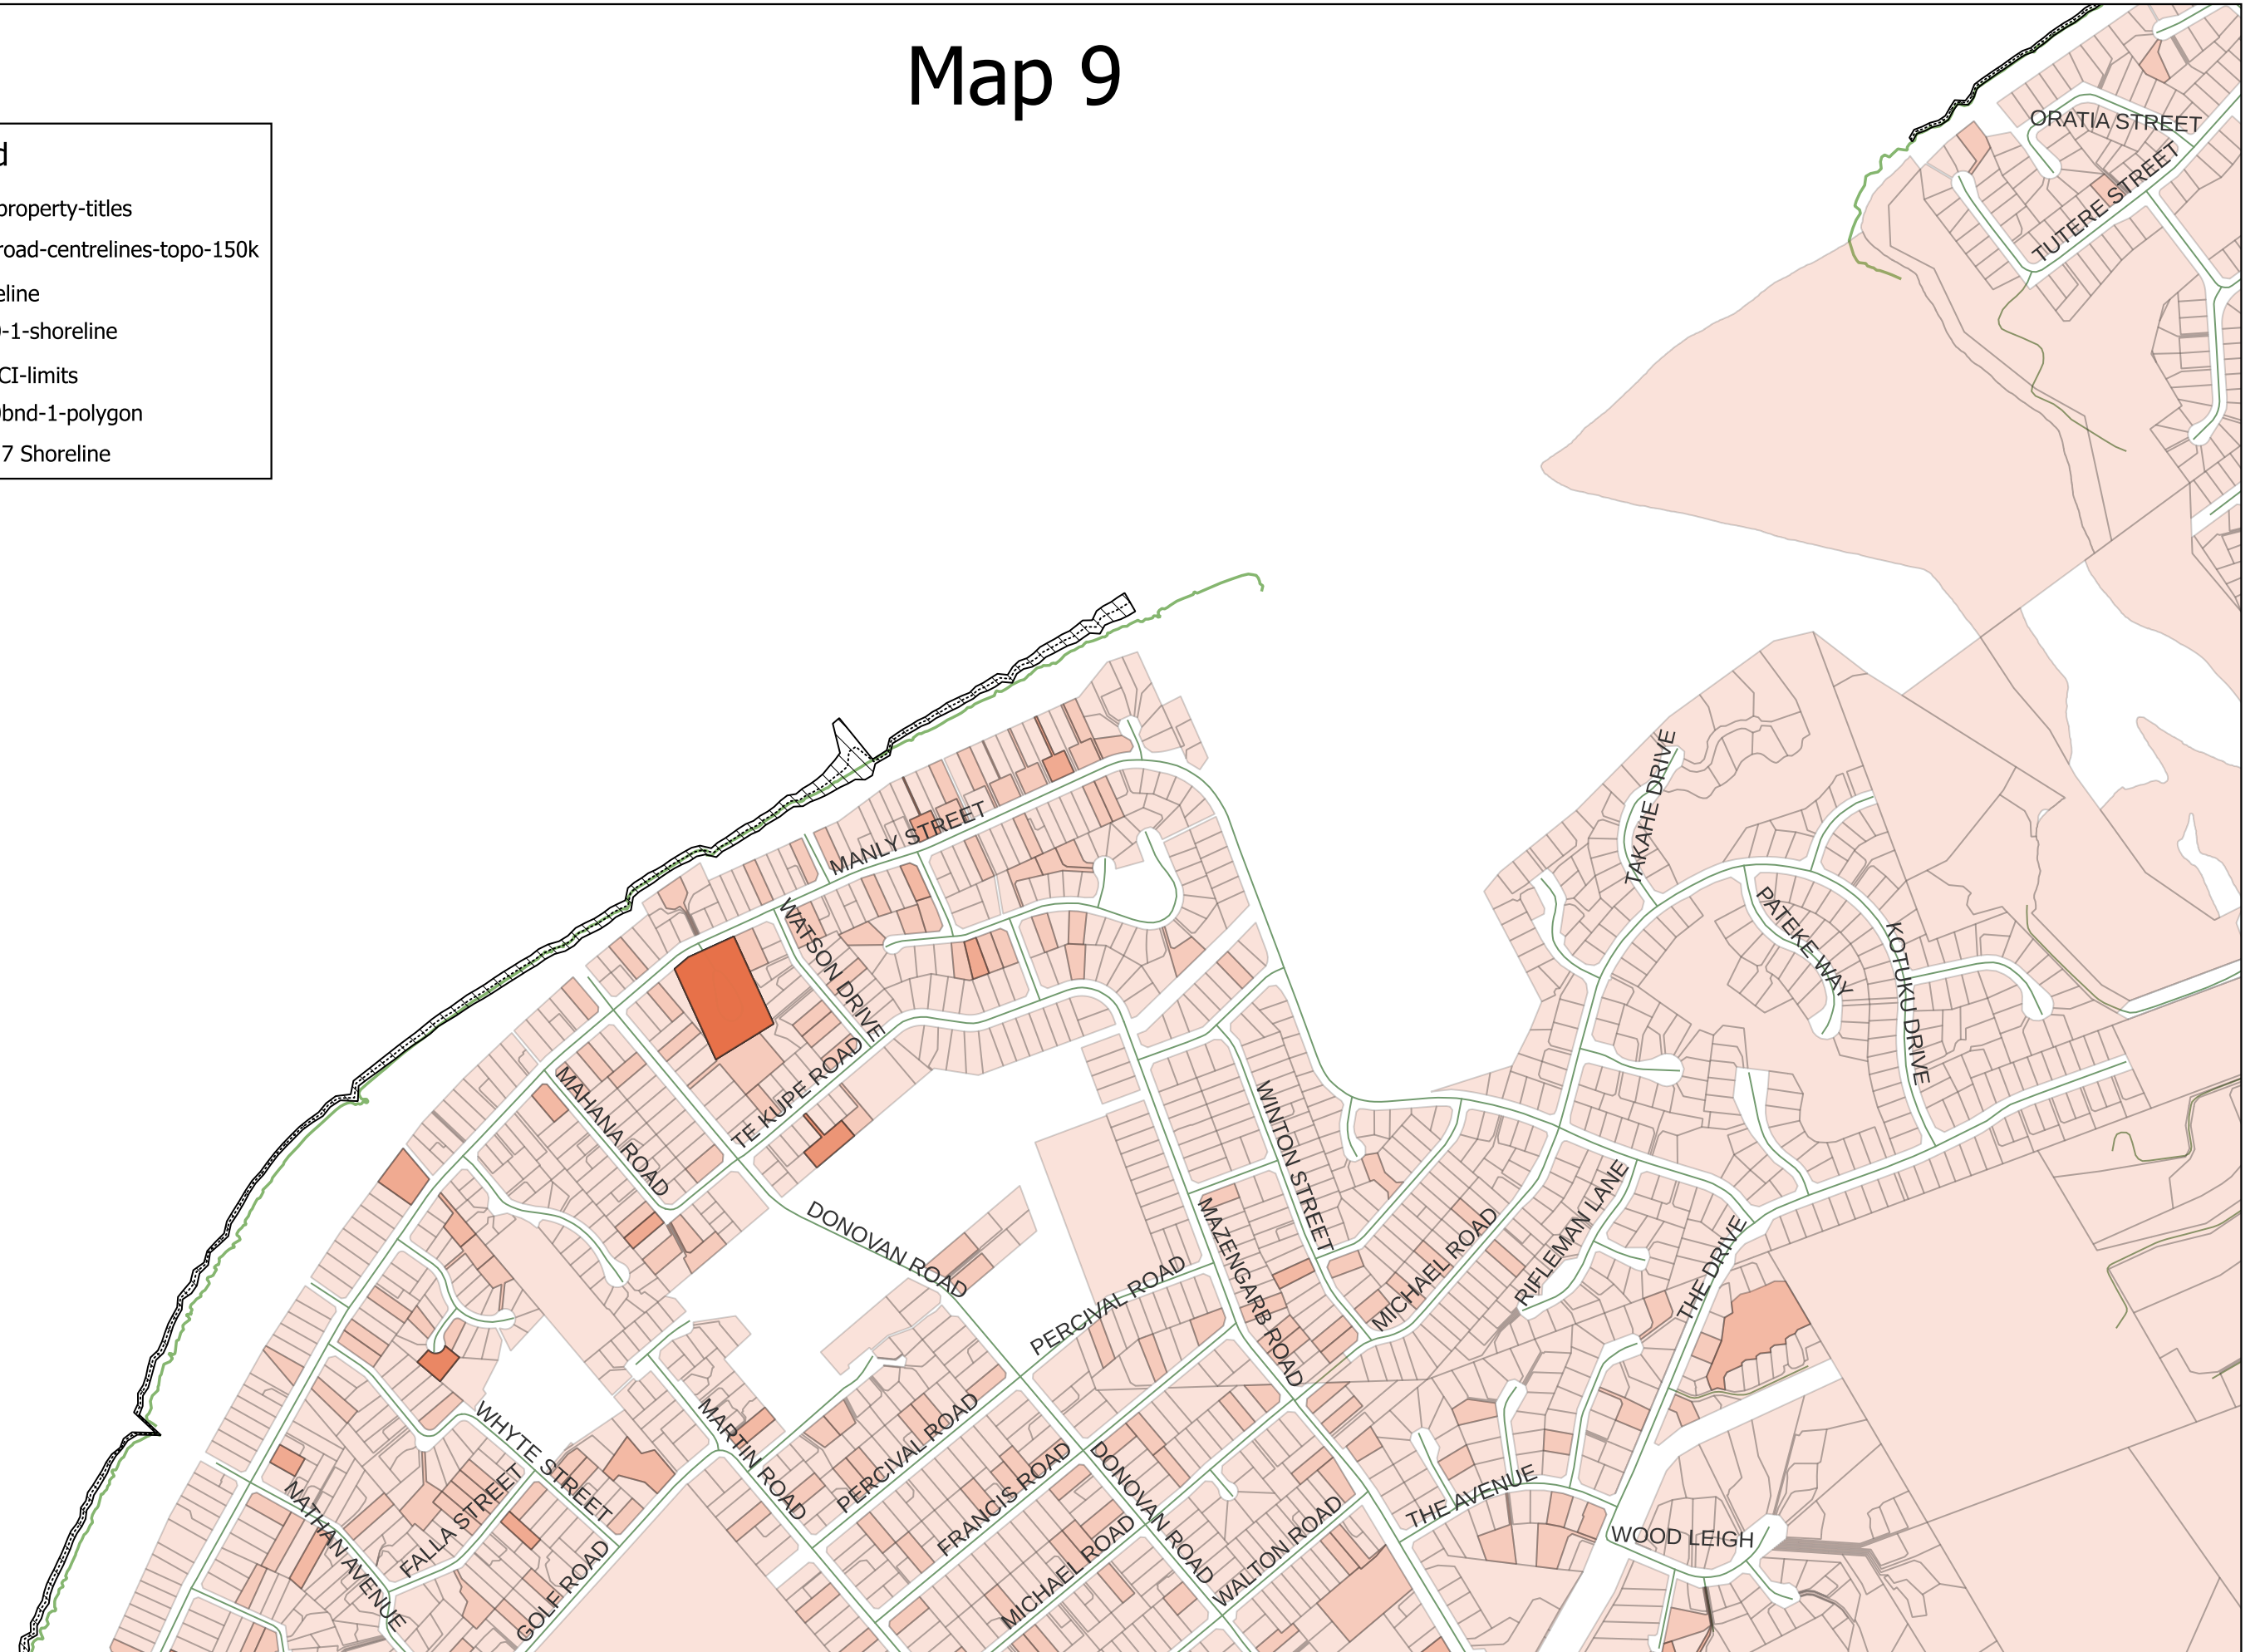

Map 9

Legend

- nz-property-titles
- nz-road-centrelines-topo-150k
- 10y-shoreline
- p10-1-shoreline
- 10y-95%CI-limits
- p10bnd-1-polygon
- 2017 Shoreline