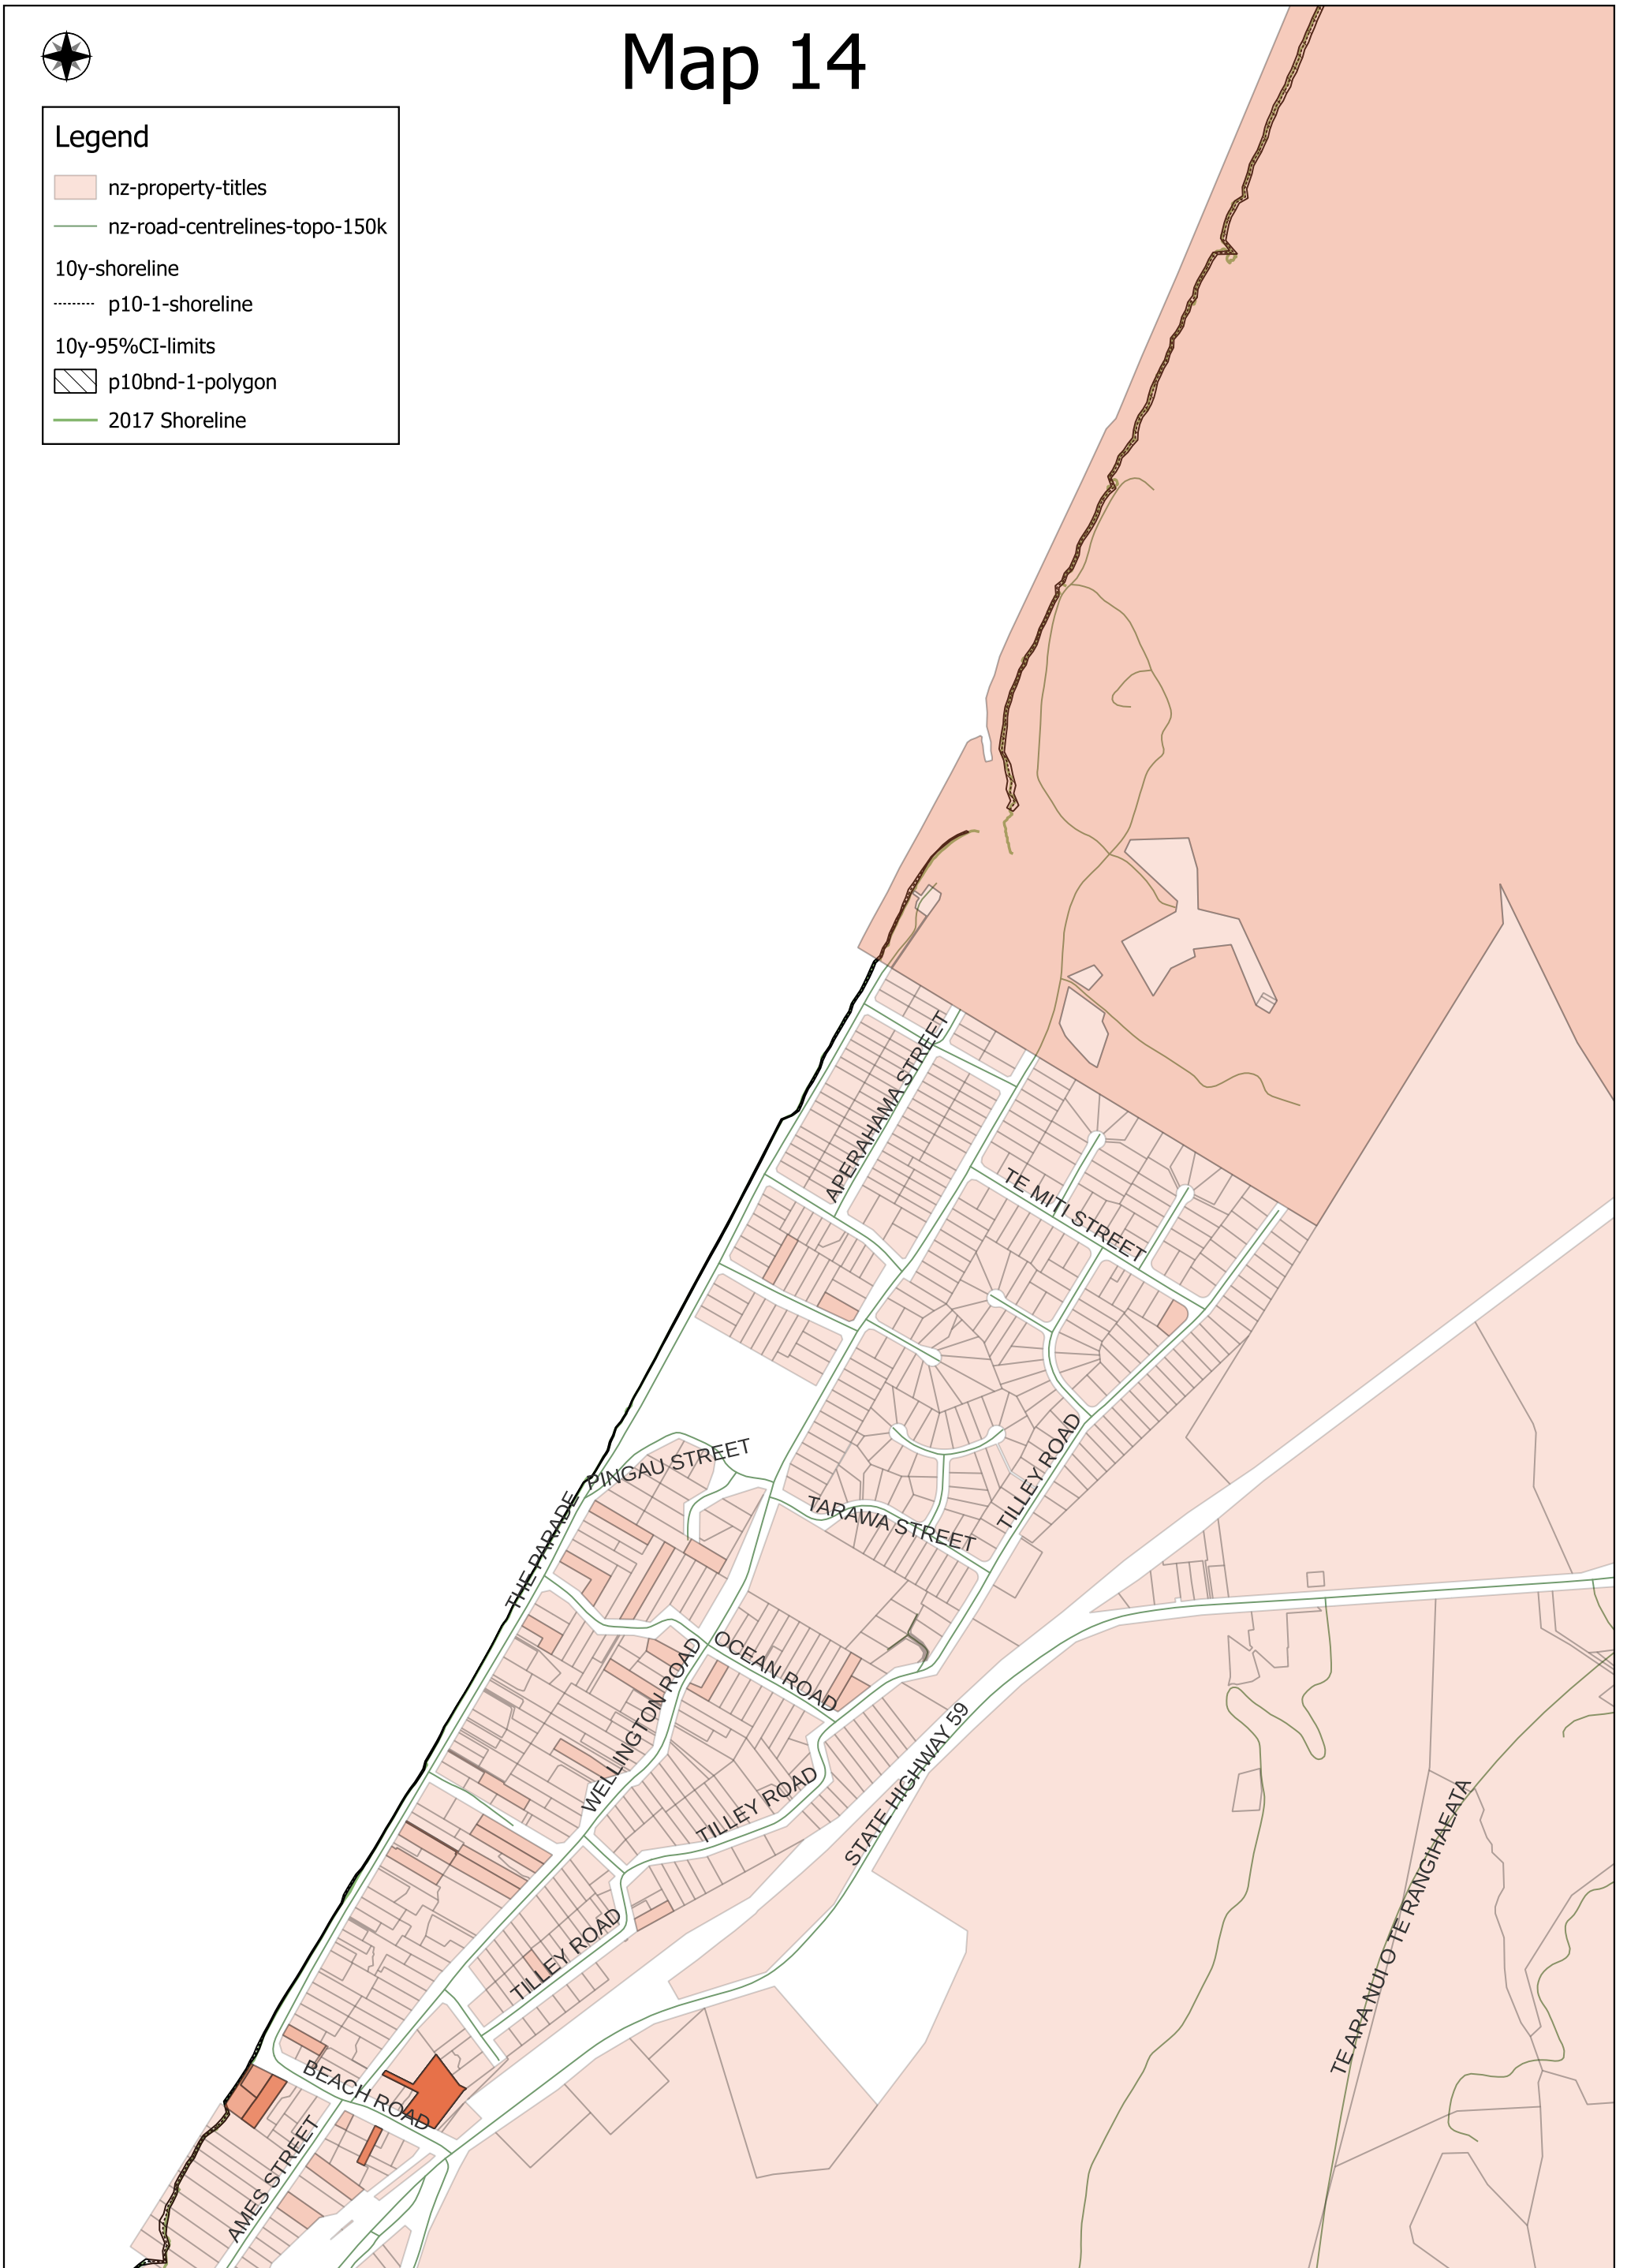

Map 1

Legend

- nz-property-titles
- nz-road-centrelines-topo-150k
- 10y-shoreline
- p10-10-shoreline
- 10y-95%CI-limits
- p10bnd-10-polygon
- 2017 Shoreline

Map 2

Legend

- nz-property-titles
- nz-road-centrelines-topo-150k
- 10y-shoreline
- p10-1-shoreline
- 10y-95%CI-limits
- p10bnd-1-polygon
- 2017 Shoreline

Map 11

Legend

- nz-property-titles
- nz-road-centrelines-topo-150k
- 10y-shoreline
- p10-1-shoreline
- 10y-95%CI-limits
- p10bnd-1-polygon
- 2017 Shoreline

Map 12

Legend

-  nz-property-titles
-  nz-road-centrelines-topo-150k
- 10y-shoreline
-  p10-1-shoreline
- 10y-95%CI-limits
-  p10bnd-1-polygon
-  2017 Shoreline

Map 13

Legend

- nz-property-titles
- nz-road-centrelines-topo-150k
- 10y-shoreline
- p10-1-shoreline
- 10y-95%CI-limits
- p10bnd-1-polygon
- 2017 Shoreline

Map 14

Legend

- nz-property-titles
- nz-road-centrelines-topo-150k
- 10y-shoreline
- p10-1-shoreline
- 10y-95%CI-limits
- p10bnd-1-polygon
- 2017 Shoreline

Map 15

Legend

- nz-property-titles
- nz-road-centrelines-topo-150k
- 10y-shoreline
- p10-1-shoreline
- 10y-95%CI-limits
- p10bnd-1-polygon
- 2017 Shoreline